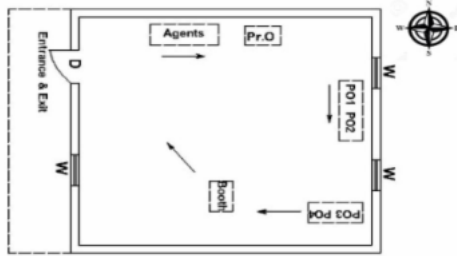

Key MAP View

Scale:- 1:100cm

| Minimum Basic Facility (Please) | Water | Ramp | Plug Points | Toilet | Health Care |
|---------------------------------|-------|------|-------------|--------|-------------|
| ✓ | ✓ | ✓ | ✓ | ✓ | ✓ |