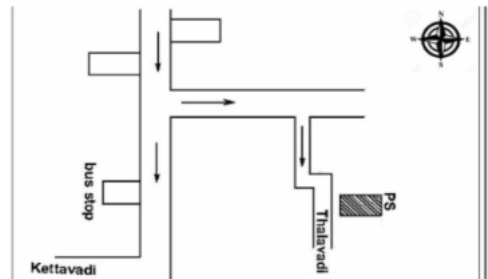

Key MAP View

Scale:- 1:100cm

| Minimum Basic Facility (Please) | Water | Ramp | Plug Points | Toilet | Health Care |
|---------------------------------|-------|------|-------------|--------|-------------|
| ✓ | ✓ | ✓ | ✓ | ✓ | ✓ |