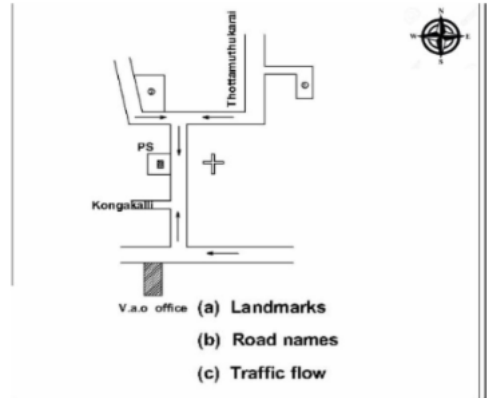

Nazri Naksha

Google Map View

Polling Station Building Front View

Polling Station Front View

Cad View

Key MAP View

Minimum Basic Facility (Please)	Water	Ramp	Plug Points	Toilet	Health Care
✓	✓	✓	✓	✓	✓