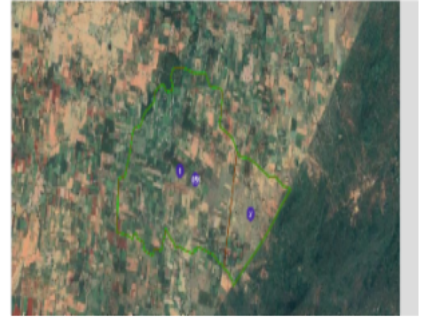

Nazri Naksha

Google Map View