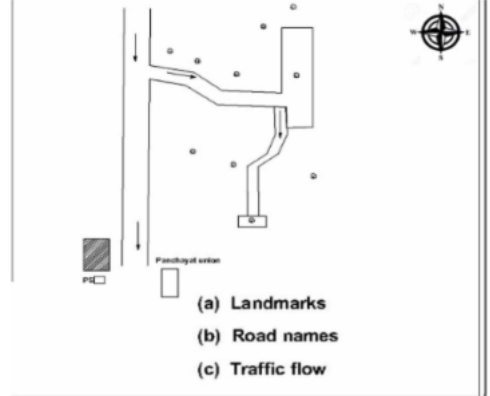

Polling Station Front View

52- P.U.E School, Mallianpuram - 638461

52- P.U.E School, Mallianpuram - 638461

Cad View

Key MAP View

Scale:- 1:100cm

Minimum Basic Facility (Please)	Water	Ramp	Plug Points	Toilet	Health Care
✓	✓	✓	✓	✓	✓