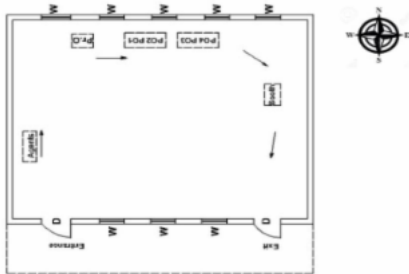

Polling Station Front View

52- P.U.E School, Mallianpuram - 638461

52- P.U.E School, Mallianpuram - 638461

Cad View

Key MAP View

Scale:- 1:100cm

Minimum Basic Facility (Please)	Water	Ramp	Plug Points	Toilet	Health Care
✓	✓	✓	✓	✓	✓