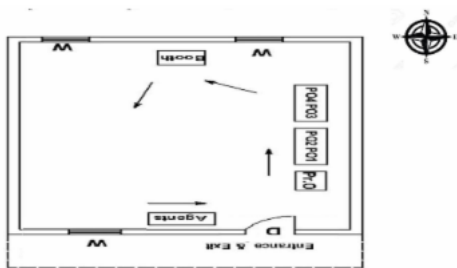

Google Map View

Polling Station Building Front View

Polling Station Front View

Cad View

Scale:- 1:100cm

Minimum Basic Facility(Please	Water	Ramp	Plug Points	Toilet	Health Care
✓	✓	✓	✓	✓	✓

Key MAP View

- (a) Landmarks
- (b) Road names
- (c) Traffic flow