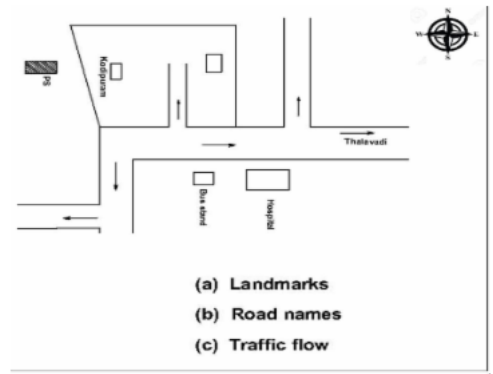

Google Map View

Polling Station Building Front View

Polling Station Front View

Cad View

Scale:- 1:100cm

Minimum Basic Facility(Please	Water	Ramp	Plug Points	Toilet	Health Care
✓	✓	✓	✓	✓	✓

Key MAP View

- (a) Landmarks
- (b) Road names
- (c) Traffic flow