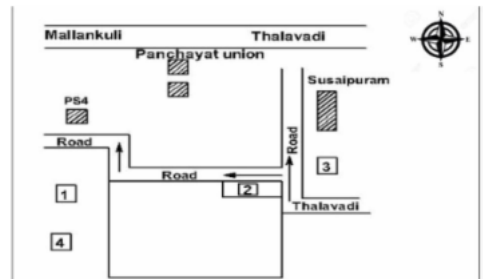

Polling Station Front View

Cad View

Key MAP View

Scale:- 1:100cm

Minimum Basic Facility (Please)	Water	Ramp	Plug Points	Toilet	Health Care
✓	✓	✓	✓	✓	✓

(a) Landmarks

(b) Road names

(c) Traffic flow