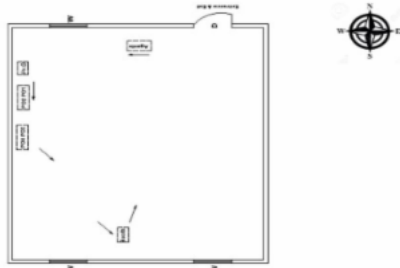

வாக்காளர் பதிவு அலுவலரின்
கையொப்பம்

Nazri Naksha

Google Map View

Polling Station Building Front View

Polling Station Front View

Cad View

Scale:- 1:100cm

| Minimum Basic Facility (Please) | Water | Ramp | Plug Points | Toilet | Health Care |
|---------------------------------|-------|------|-------------|--------|-------------|
| ✓ | ✓ | ✓ | ✓ | ✓ | ✓ |