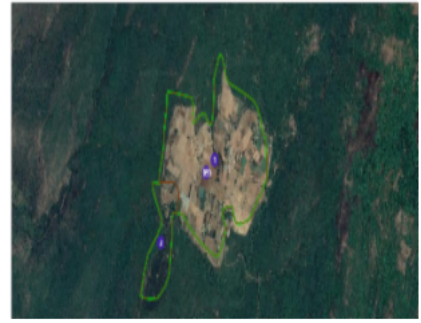

Nazri Naksha

Google Map View

Polling Station Front View