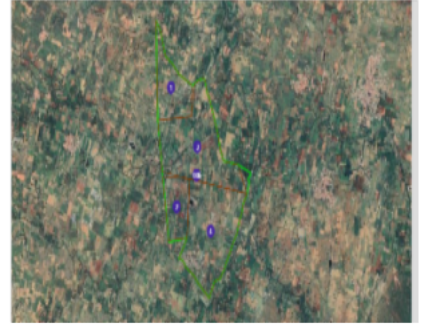

Nazri Naksha

Google Map View