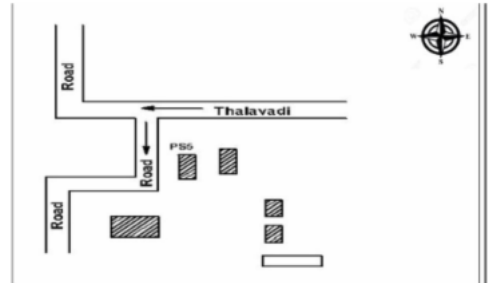

Google Map View

Polling Station Building Front View

Polling Station Front View

Cad View

Key MAP View

Scale:- 1:100cm

Minimum Basic Facility (Please)	Water	Ramp	Plug Points	Toilet	Health Care
✓	✓	✓	✓	✓	✓

- (a) Landmarks
- (b) Road names
- (c) Traffic flow