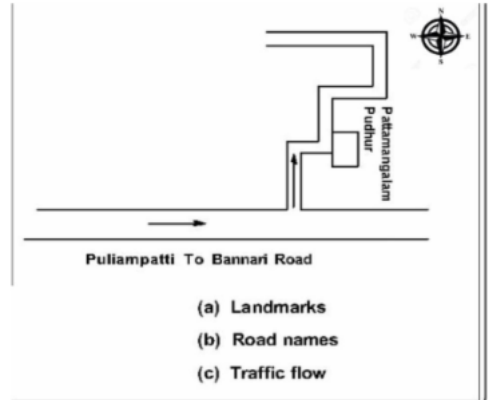

Polling Station Front View

68 - Kasthuruba Adhara Kalvi School, Puthubirkadavu - 638451

68 - Kasthuruba Adhara Kalvi School, Puthubirkadavu - 638451

Cad View

Key MAP View

Scale:- 1:100cm

Minimum Basic Facility (Please)	Water	Ramp	Plug Points	Toilet	Health Care
✓	✓	✓	✓	✓	✓