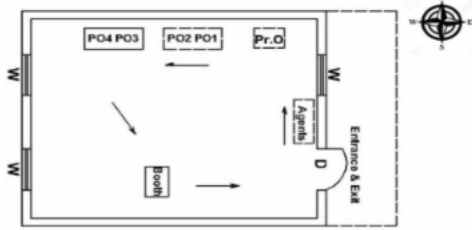

Polling Station Front View

68 - Kasthuruba Adhara Kalvi School, Puthubirkadavu - 638451

68 - Kasthuruba Adhara Kalvi School, Puthubirkadavu - 638451

Cad View

Key MAP View

Scale:- 1:100cm

Minimum Basic Facility (Please)	Water	Ramp	Plug Points	Toilet	Health Care
✓	✓	✓	✓	✓	✓