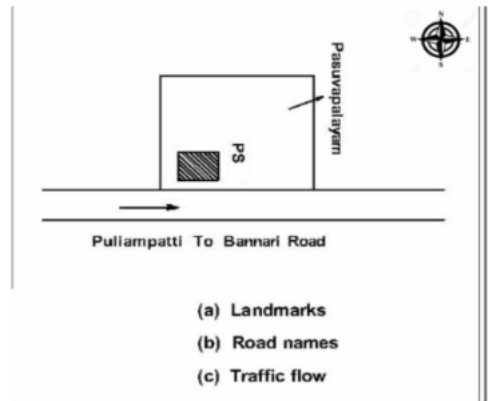

Key MAP View

- (a) Landmarks
- (b) Road names
- (c) Traffic flow