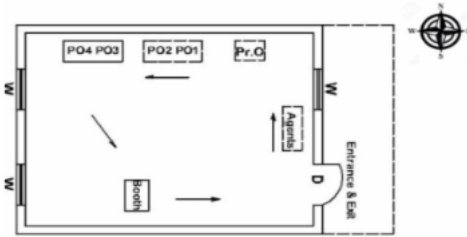

Google Map View

Polling Station Building Front View

69 - P.U.M.School, Pasuvapalayam - 638451

69 - P.U.M.School, Pasuvapalayam - 638451

Polling Station Front View

Cad View

Scale:- 1:100cm

Minimum Basic Facility (Please)	Water	Ramp	Plug Points	Toilet	Health Care
✓	✓	✓	✓	✓	✓