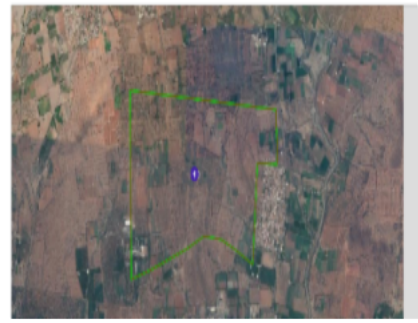

Nazri Naksha

Google Map View