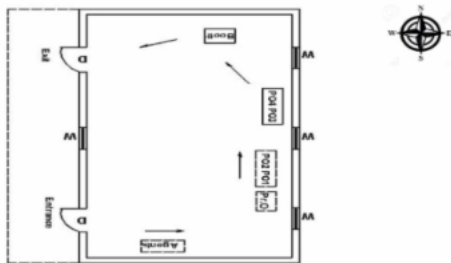

**Google Map View**

**Polling Station Building Front View**

**Polling Station Front View**

**Cad View**

**Key MAP View**

Scale:- 1:100cm

Minimum Basic Facility (Please)	Water	Ramp	Plug Points	Toilet	Health Care
✓	✓	✓	✓	✓	✓