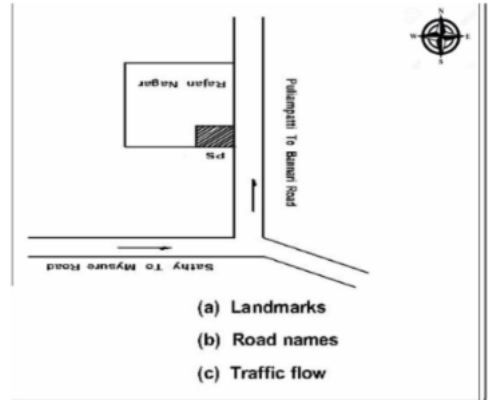

Google Map View

Polling Station Building Front View

Polling Station Front View

Cad View

Scale:- 1:100cm

Minimum Basic Facility (Please)	Water	Ramp	Plug Points	Toilet	Health Care
✓	✓	✓	✓	✓	✓

Key MAP View

- (a) Landmarks
- (b) Road names
- (c) Traffic flow