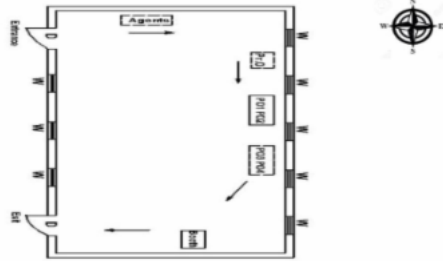

Google Map View

Polling Station Building Front View

Polling Station Front View

Cad View

Scale:- 1:100cm

Minimum Basic Facility (Please)	Water	Ramp	Plug Points	Toilet	Health Care
✓	✓	✓	✓	✓	✓

Key MAP View

- (a) Landmarks
- (b) Road names
- (c) Traffic flow