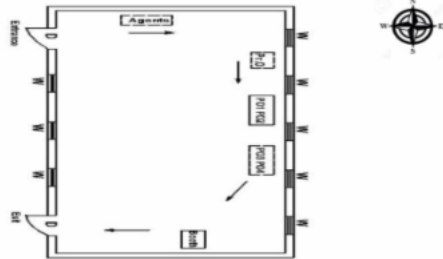

Google Map View

Polling Station Building Front View

Polling Station Front View

Cad View

Key MAP View

Scale:- 1:100cm

Minimum Basic Facility (Please)	Water	Ramp	Plug Points	Toilet	Health Care
✓	✓	✓	✓	✓	✓

- (a) Landmarks
- (b) Road names
- (c) Traffic flow