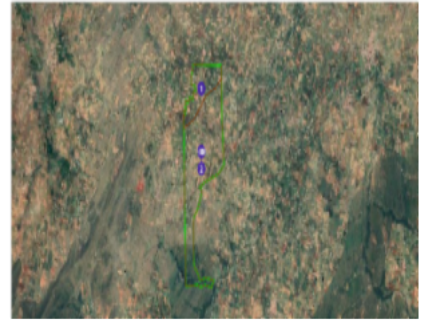

Nazri Naksha

Google Map View