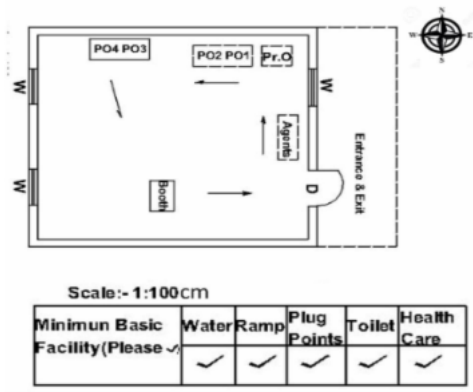

Nazri Naksha

Google Map View

Polling Station Building Front View

Polling Station Front View

Cad View

Key MAP View