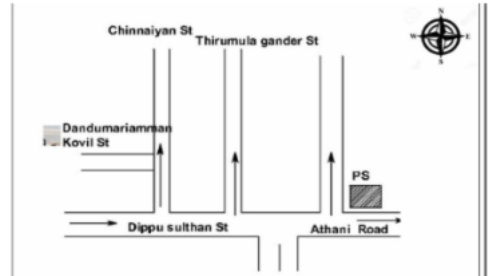

- (a) Landmarks
- (b) Road names
- (c) Traffic flow