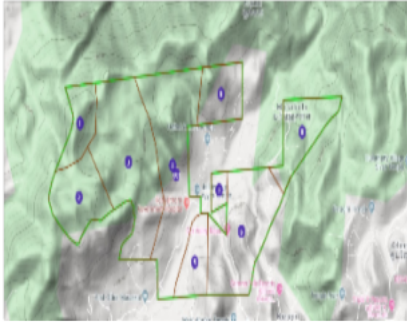

Nazri Naksha

Google Map View