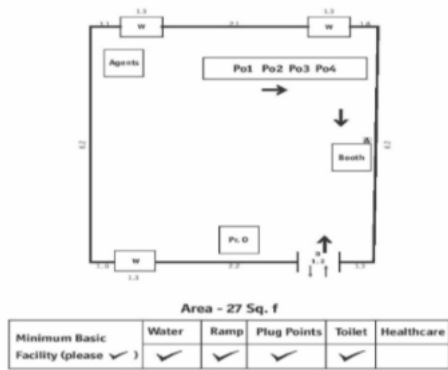

Nazri Naksha

Google Map View

Polling Station Building Front View

Polling Station Front View

Cad View

Key MAP View