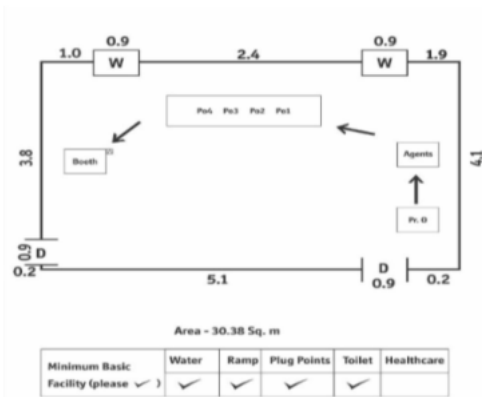

Nazri Naksha

Google Map View

Polling Station Building Front View

Polling Station Front View

Cad View

Key MAP View