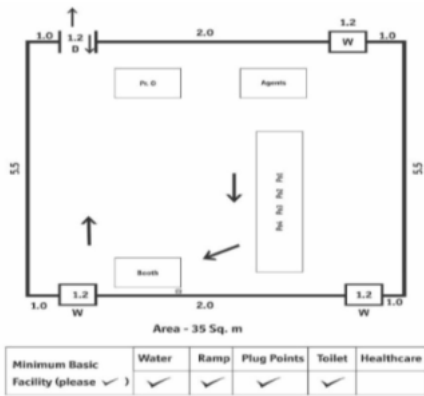

Nazri Naksha

Google Map View

Polling Station Building Front View

Polling Station Front View

Cad View

Key MAP View