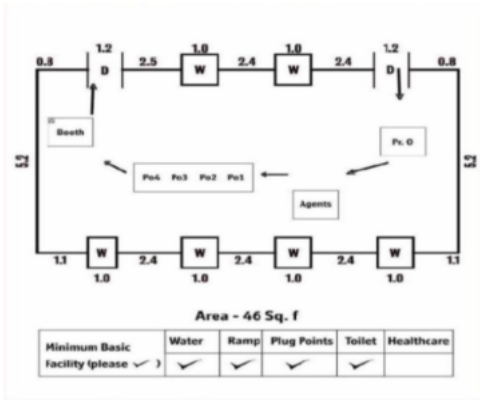

Nazri Naksha

Google Map View

Polling Station Building Front View

Polling Station Front View

Cad View

Key MAP View