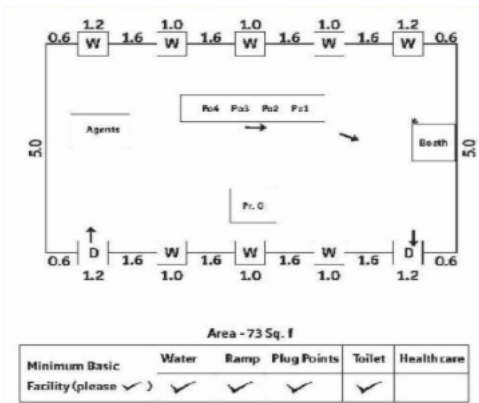

Nazri Naksha

Google Map View

Polling Station Building Front View

Polling Station Front View

Cad View

Key MAP View