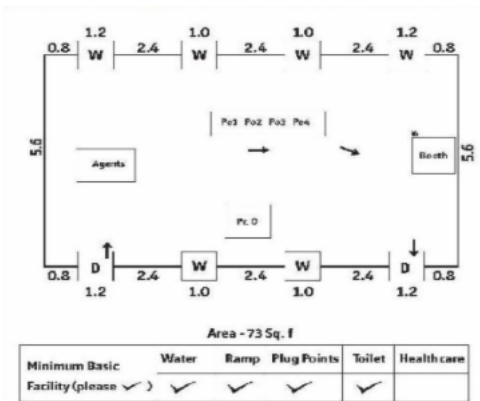

Nazri Naksha

Google Map View

Polling Station Building Front View

Polling Station Front View

Cad View

Key MAP View