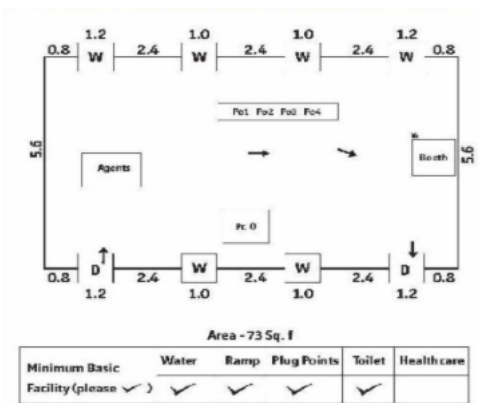

Nazri Naksha

Google Map View

Polling Station Building Front View

Polling Station Front View

Cad View

Key MAP View