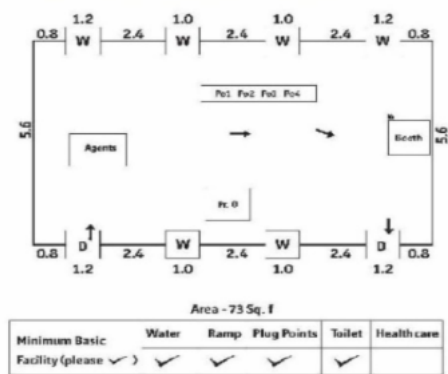

Nazri Naksha

Google Map View

Polling Station Building Front View

Polling Station Front View

Cad View

Key MAP View