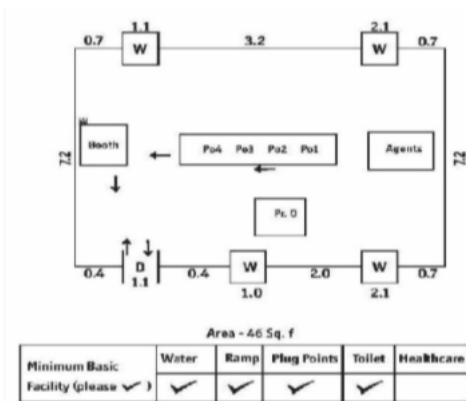

Nazri Naksha

Google Map View

Polling Station Building Front View

Polling Station Front View

Cad View

Key MAP View