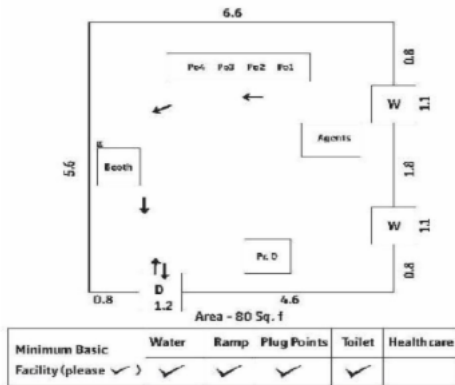

Nazri Naksha

Google Map View

Cad View