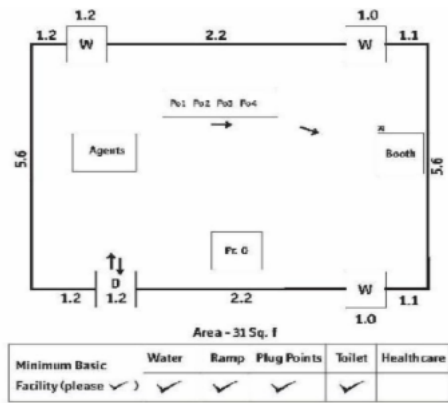

Nazri Naksha

Google Map View

Polling Station Building Front View

Polling Station Front View

Cad View

Key MAP View