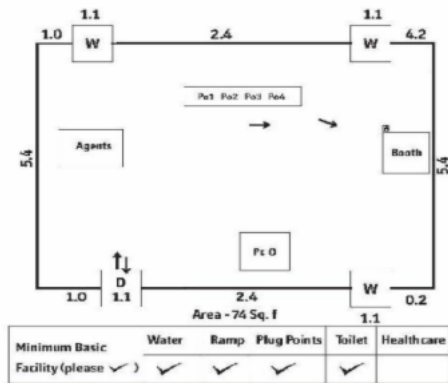

Nazri Naksha

Google Map View

Polling Station Building Front View

Polling Station Front View

Cad View

Key MAP View