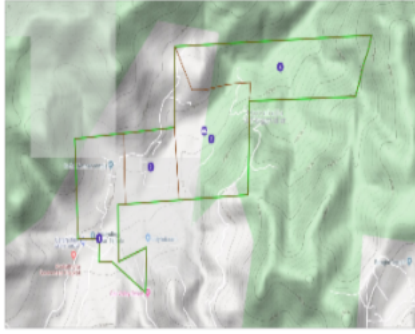

Nazri Naksha

Google Map View