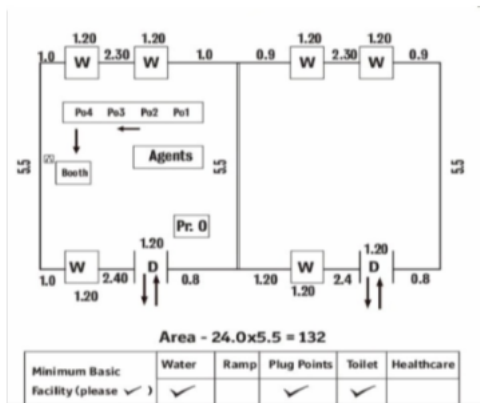

Nazri Naksha

Google Map View

Polling Station Building Front View

Polling Station Front View

Cad View

Key MAP View