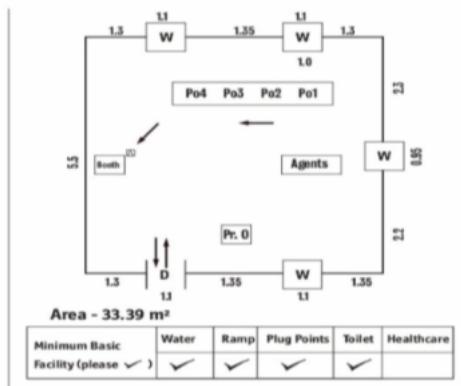

Nazri Naksha

Google Map View

Polling Station Building Front View

Polling Station Front View

Cad View

Key MAP View