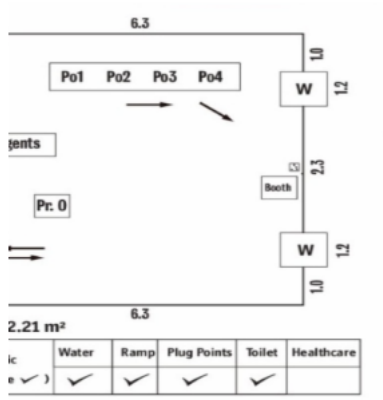

Nazri Naksha

Google Map View

Cad View