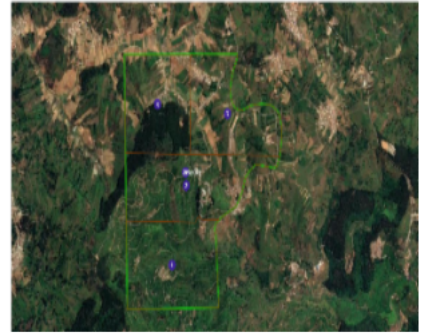

Nazri Naksha

Google Map View