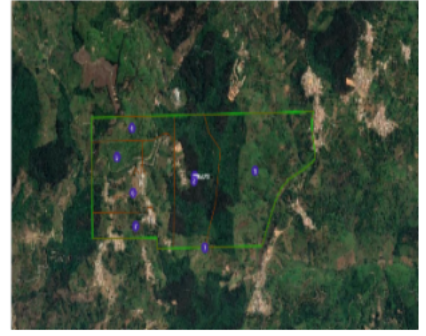

Nazri Naksha

Google Map View