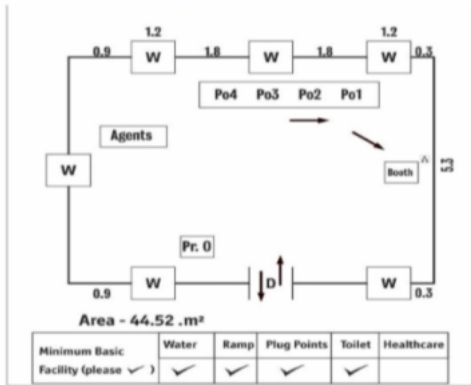

Nazri Naksha

Google Map View

Polling Station Building Front View

Polling Station Front View

Cad View

Key MAP View