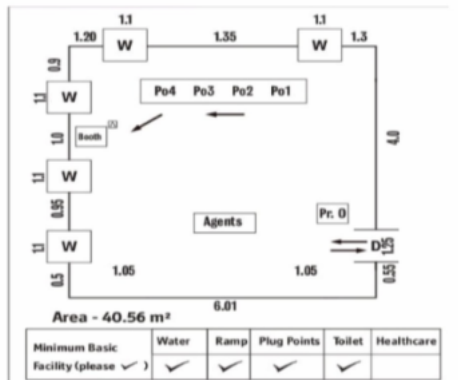

Nazri Naksha

Google Map View

Polling Station Building Front View

Polling Station Front View

Cad View

Key MAP View