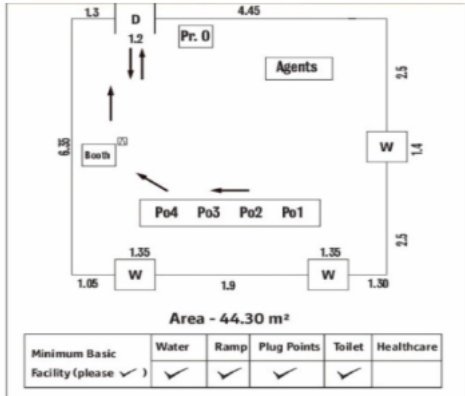

Nazri Naksha

Google Map View

Polling Station Building Front View

Polling Station Front View

Cad View

Key MAP View