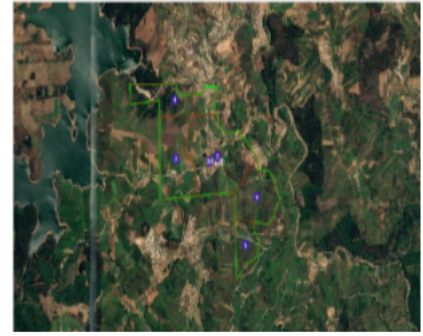

Nazri Naksha

Google Map View