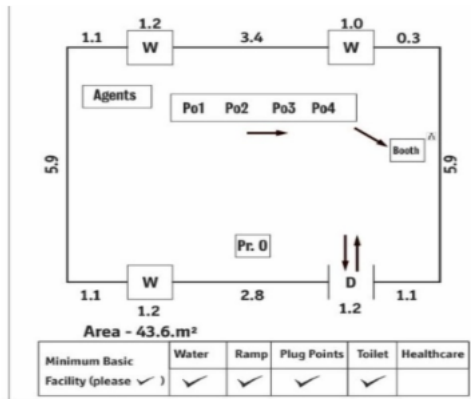

Nazri Naksha

Google Map View

Polling Station Building Front View

Polling Station Front View

Cad View

Key MAP View