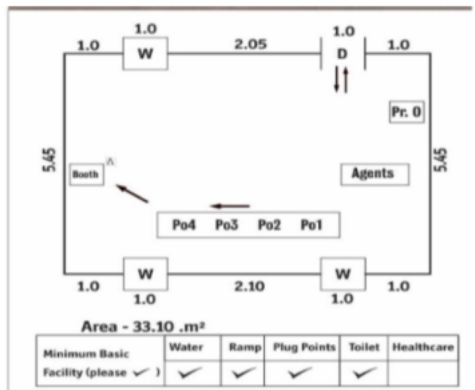

Nazri Naksha

Google Map View

Polling Station Building Front View

Polling Station Front View

Cad View

Key MAP View