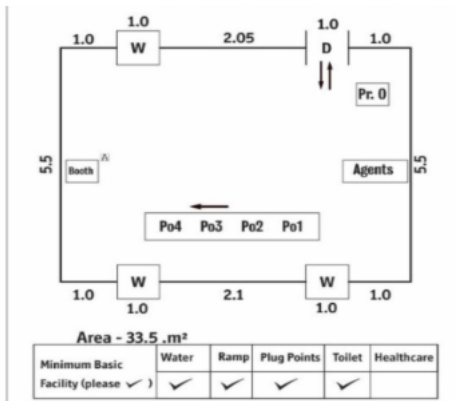

Nazri Naksha

Google Map View

Polling Station Building Front View

Polling Station Front View

Cad View

Key MAP View