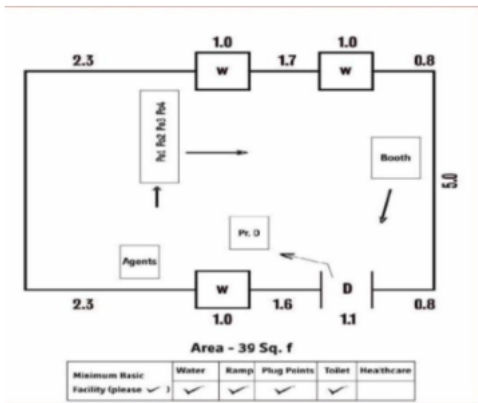

Nazri Naksha

Google Map View

Cad View