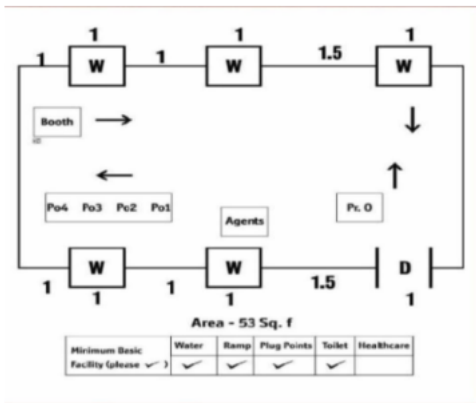

Nazri Naksha

Google Map View

Cad View