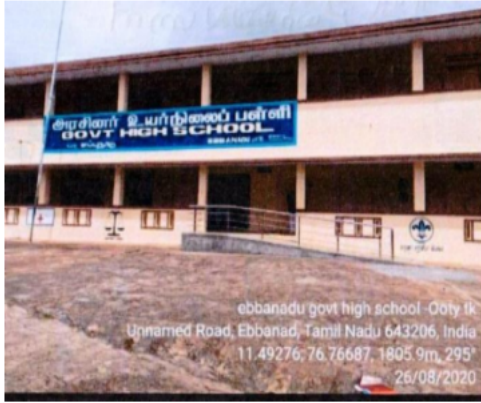

Polling Station Building Front View