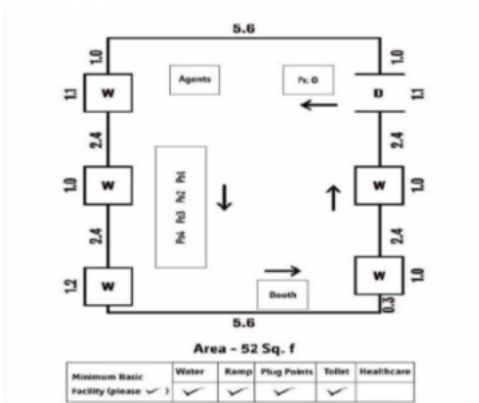

Nazri Naksha

Google Map View

Polling Station Building Front View

Polling Station Front View

Cad View

Key MAP View