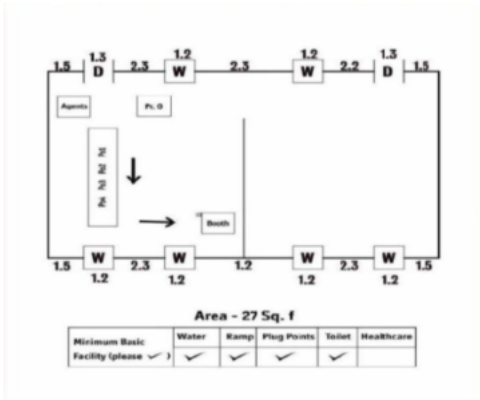

Nazri Naksha

Google Map View

Cad View