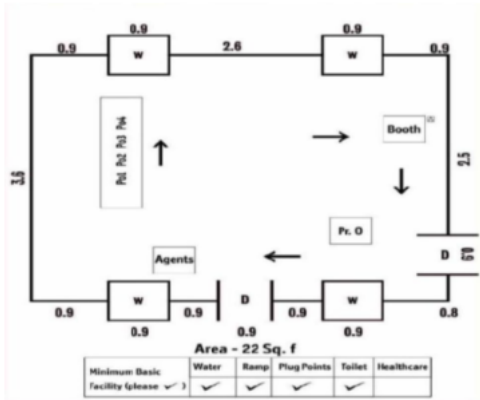

Nazri Naksha

Google Map View

Cad View