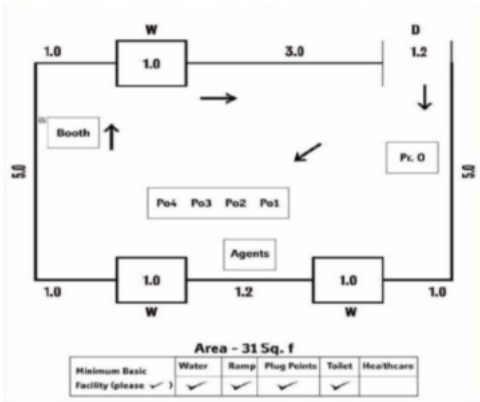

Nazri Naksha

Google Map View

Polling Station Building Front View

Polling Station Front View

Cad View

Key MAP View