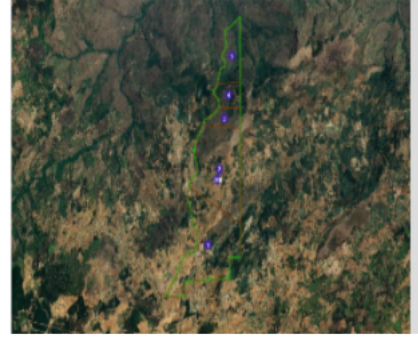

Nazri Naksha

Google Map View